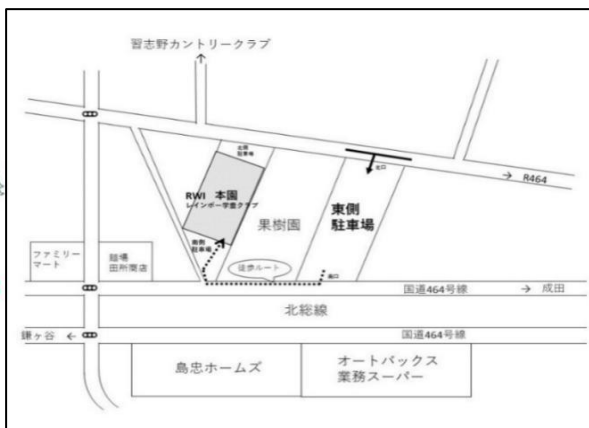

- ★ Story Time Only in Japanese (9 : 10~9 : 30) (4 groups)

<https://forms.gle/c1hy6DabCcdmNGheA>

- * After July 20th AM9:00~, we will accept reservations. Please visit,
- * Reservations are not accepted over the phone. If you need to cancel, please call us.
- * If there is still places available online for that current day's activities, please call.
- * For babies, please bring a large towel in case of the need to use the bed(futon).
- * Due to food allergies, eating in the room is not allowed. Drinking for hydration is encouraged.
- * Taking photos are prohibited (except Holiday Baby Photo)
- * Child(ren) in this school is not allowed to attend.

《Parking lot》

Please use the Parking lot below. For safety, use the sidewalk next to the R464 and enter using the south gate.

RWI

キャタピラー クラブハウス
~Caterpillar Clubhouse~

Opening dates : Tue · Thu · Fri (National holidays will be closed)