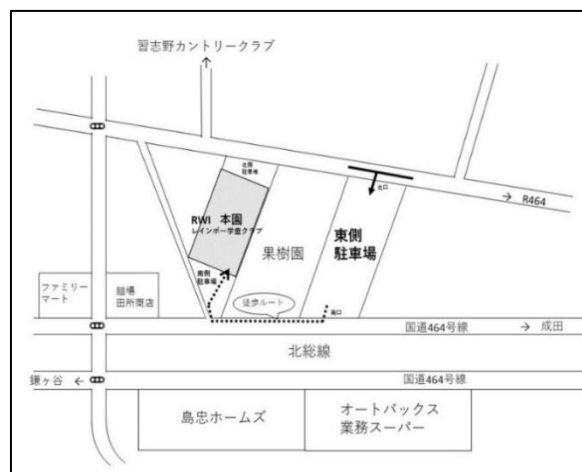

《Parking lot》

Please use the Parking lot below. For safety, use the sidewalk next to the R464 and enter using the south gate.

RWI

キャタピラー クラブハウス
~Caterpillar Clubhouse~

Opening dates : Tue・Thu・Fri (National holidays will be closed)